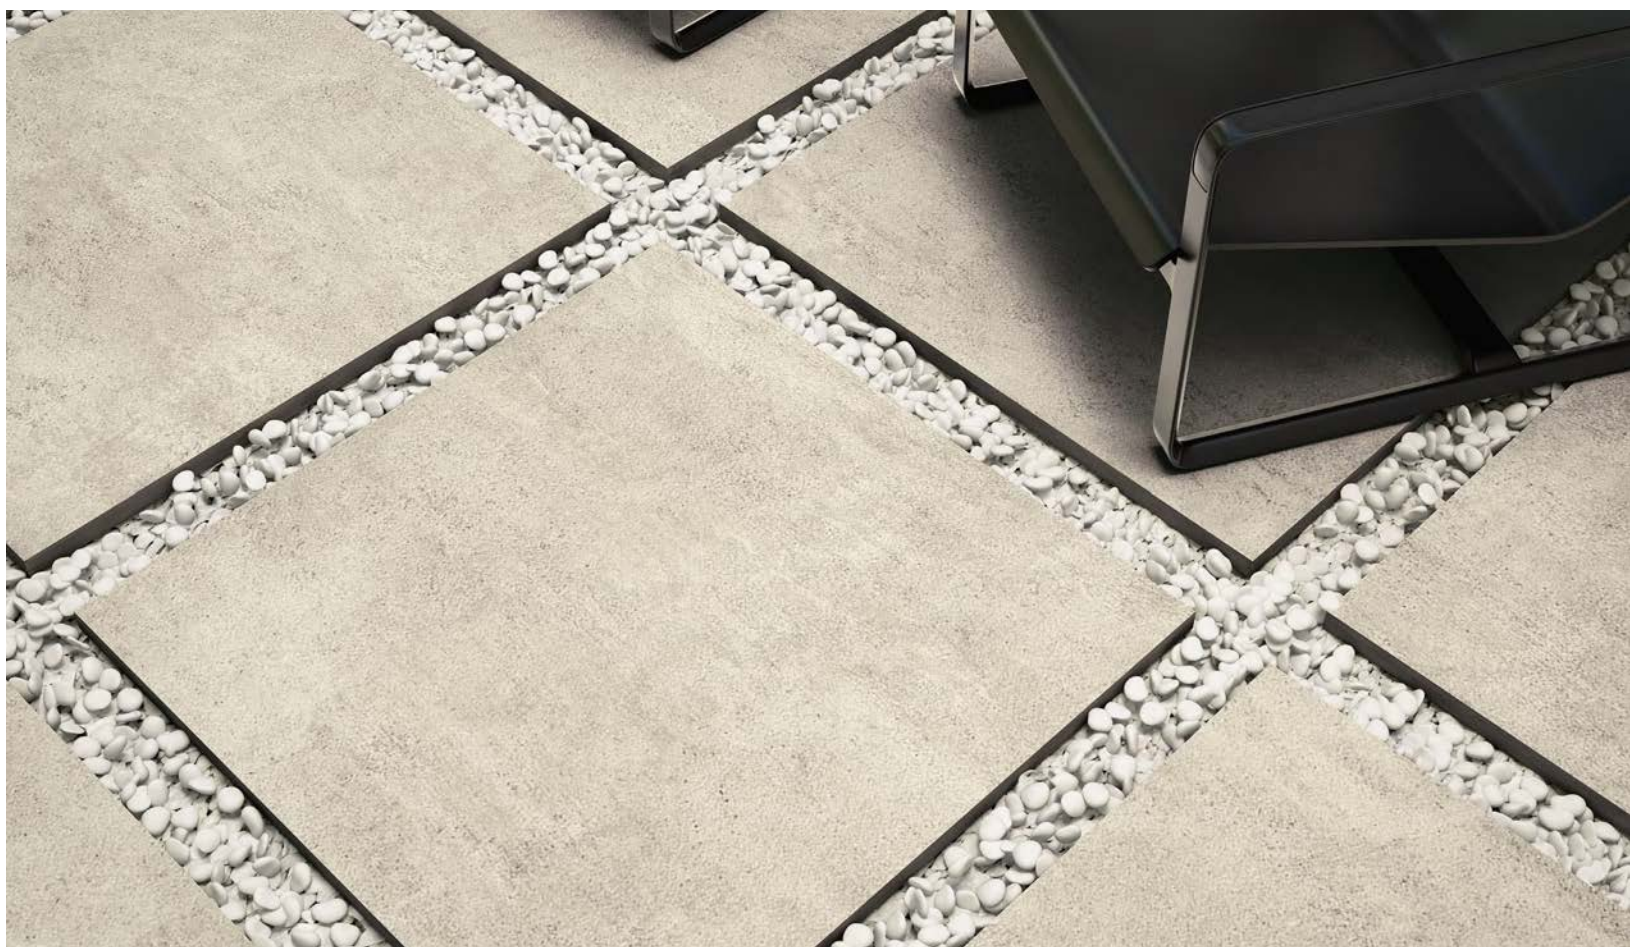

SAND 60,4x60,4 rt 20mm

TOUCH

60x60 rt

| R11 | A+B+C |

sand

ash

coal

outdoor

| indoor

60,4x60,4 rt
20mm **g20 | mq**

30x60,4
outdoor **e50 | mq**

60,4x121
nat rt **g20 | mq**
strut. MX rt **g70 | mq**

80,2x80,2
nat rt **f90 | mq**

60,4x60,4
nat **e70 | mq**
60x60
nat rt **f20 | mq**

30x60,4
nat **e30 | mq**
30x60
nat rt **e80 | mq**

sand

ash

coal

●	●	●	●	●	●
●	●	●	●	●	●
●	●	●	●	●	●