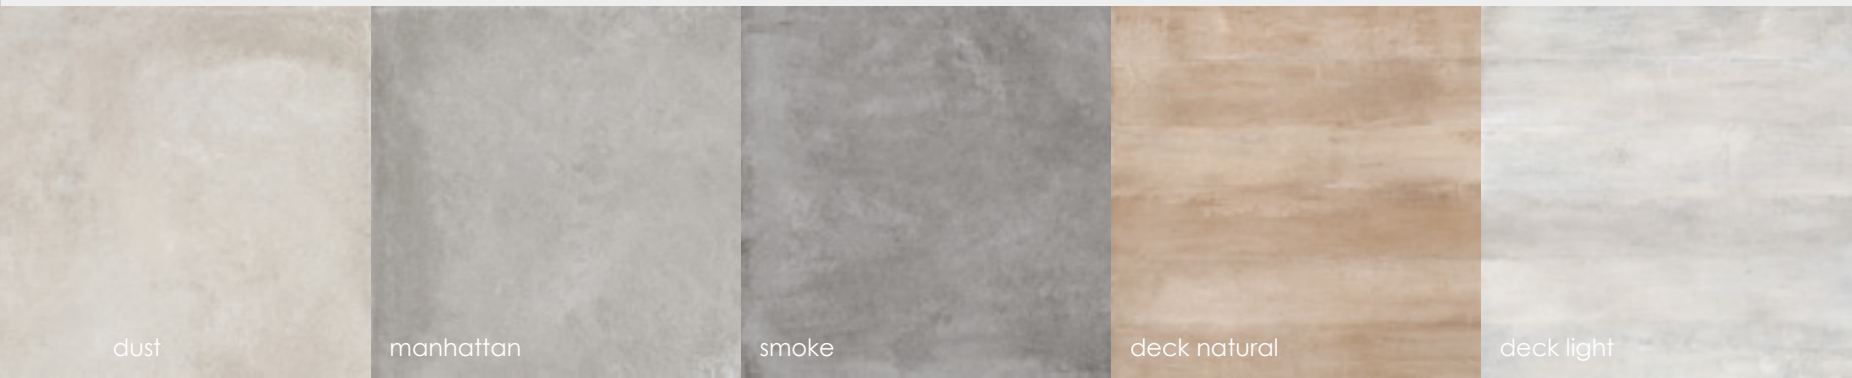

SOHO

60x60 rt
60x60 deck rt

| V3 | R11 | A+B+C |
| V3 | R11 | A+B+C |

dust

manhattan

smoke

deck natural

deck light

outdoor

| indoor

60,4x60,4 rt
20mm **g20** | mq

60x60 rt
grip **f65** | mq

90x90 rt **g60** | mq

60x60 rt **f60** | mq

30x60 rt **f40** | mq

lime

dust

manhattan

smoke

deck natural

deck light

deck dark

		●	●	●
●		●	●	●
●		●	●	●
●		●	●	●
●	●		●	
●	●		●	
	●		●	

20x121
rt **grip** **g40** | mq

20x121 rt **g30** | mq

sohwood
natural

sohwood
ice

sohwood
light

sohwood
dark

●	●
●	●
●	●
●	●